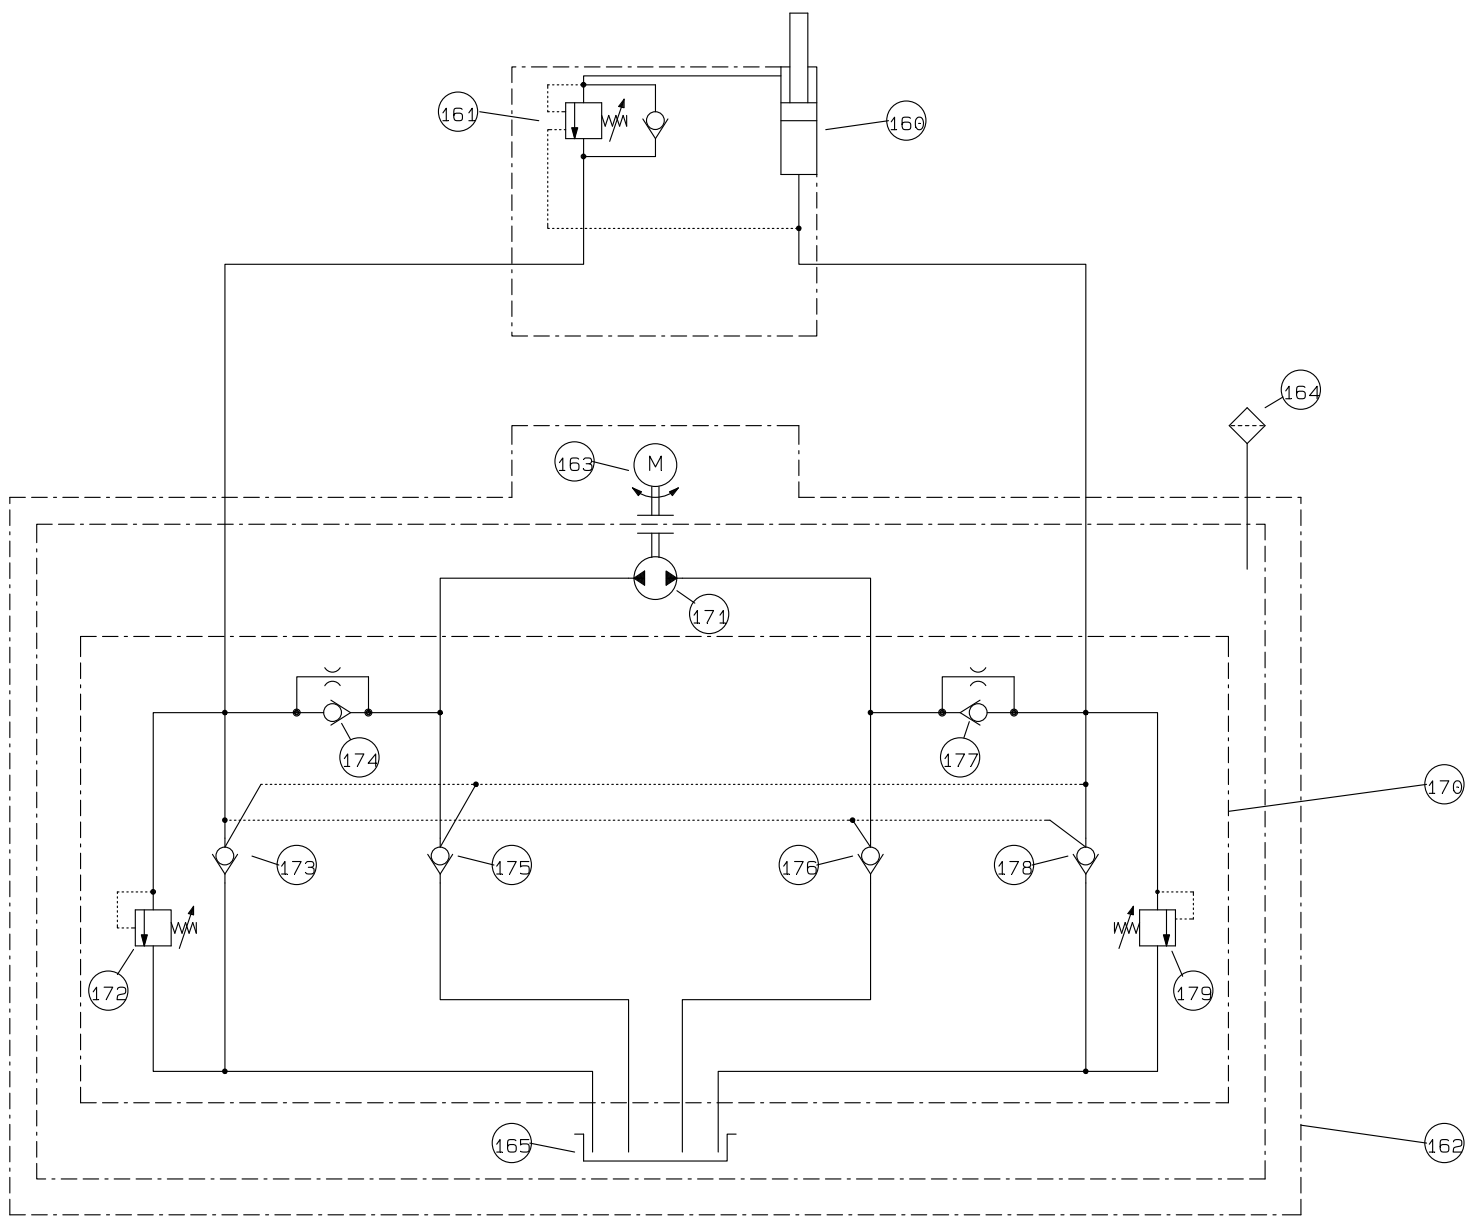

DENKA LIFT	Lift type : DK7MK22 NORSK	No : 10055	Hydraulics : Atos on/off ver.2	Dia. No. :
	Extra equipment: Selvkørende			Title : Hydraulik
Højvang 5 4300 Holbæk Phone 53 43 47 48	Drawn by : PAJ	Approved by : JS	Date : 19-02-97 Rev. :	Page : 1 of 3

<h1>DENKA LIFT</h1>	Lift type : DK7MK22 NORSK	No : 10055	Hydraulics : Atos on/off ver.2	Dia. No. :
	Extra equipment: Selvkørende			Title : Hydraulik
Højvang 5 4300 Holbæk Phone 53 43 47 48	Drawn by : PAJ	Approved by : JS	Date : 19-02-97 Rev. :	Page : 2 of 3

DENKA LIFT Højvang 5 4300 Holbæk Phone 53 43 47 48	Lift type : DK7MK22 NORSK	No : 10055	Hydraulics : Atos on/off ver.2	Dia. No. :
	Extra equipment: Selvkørende	Drawn by : PAJ	Approved by : JS	Title : Hydraulik Kurv
		Date : 19-02-97	Rev. :	Page : 3 of 3