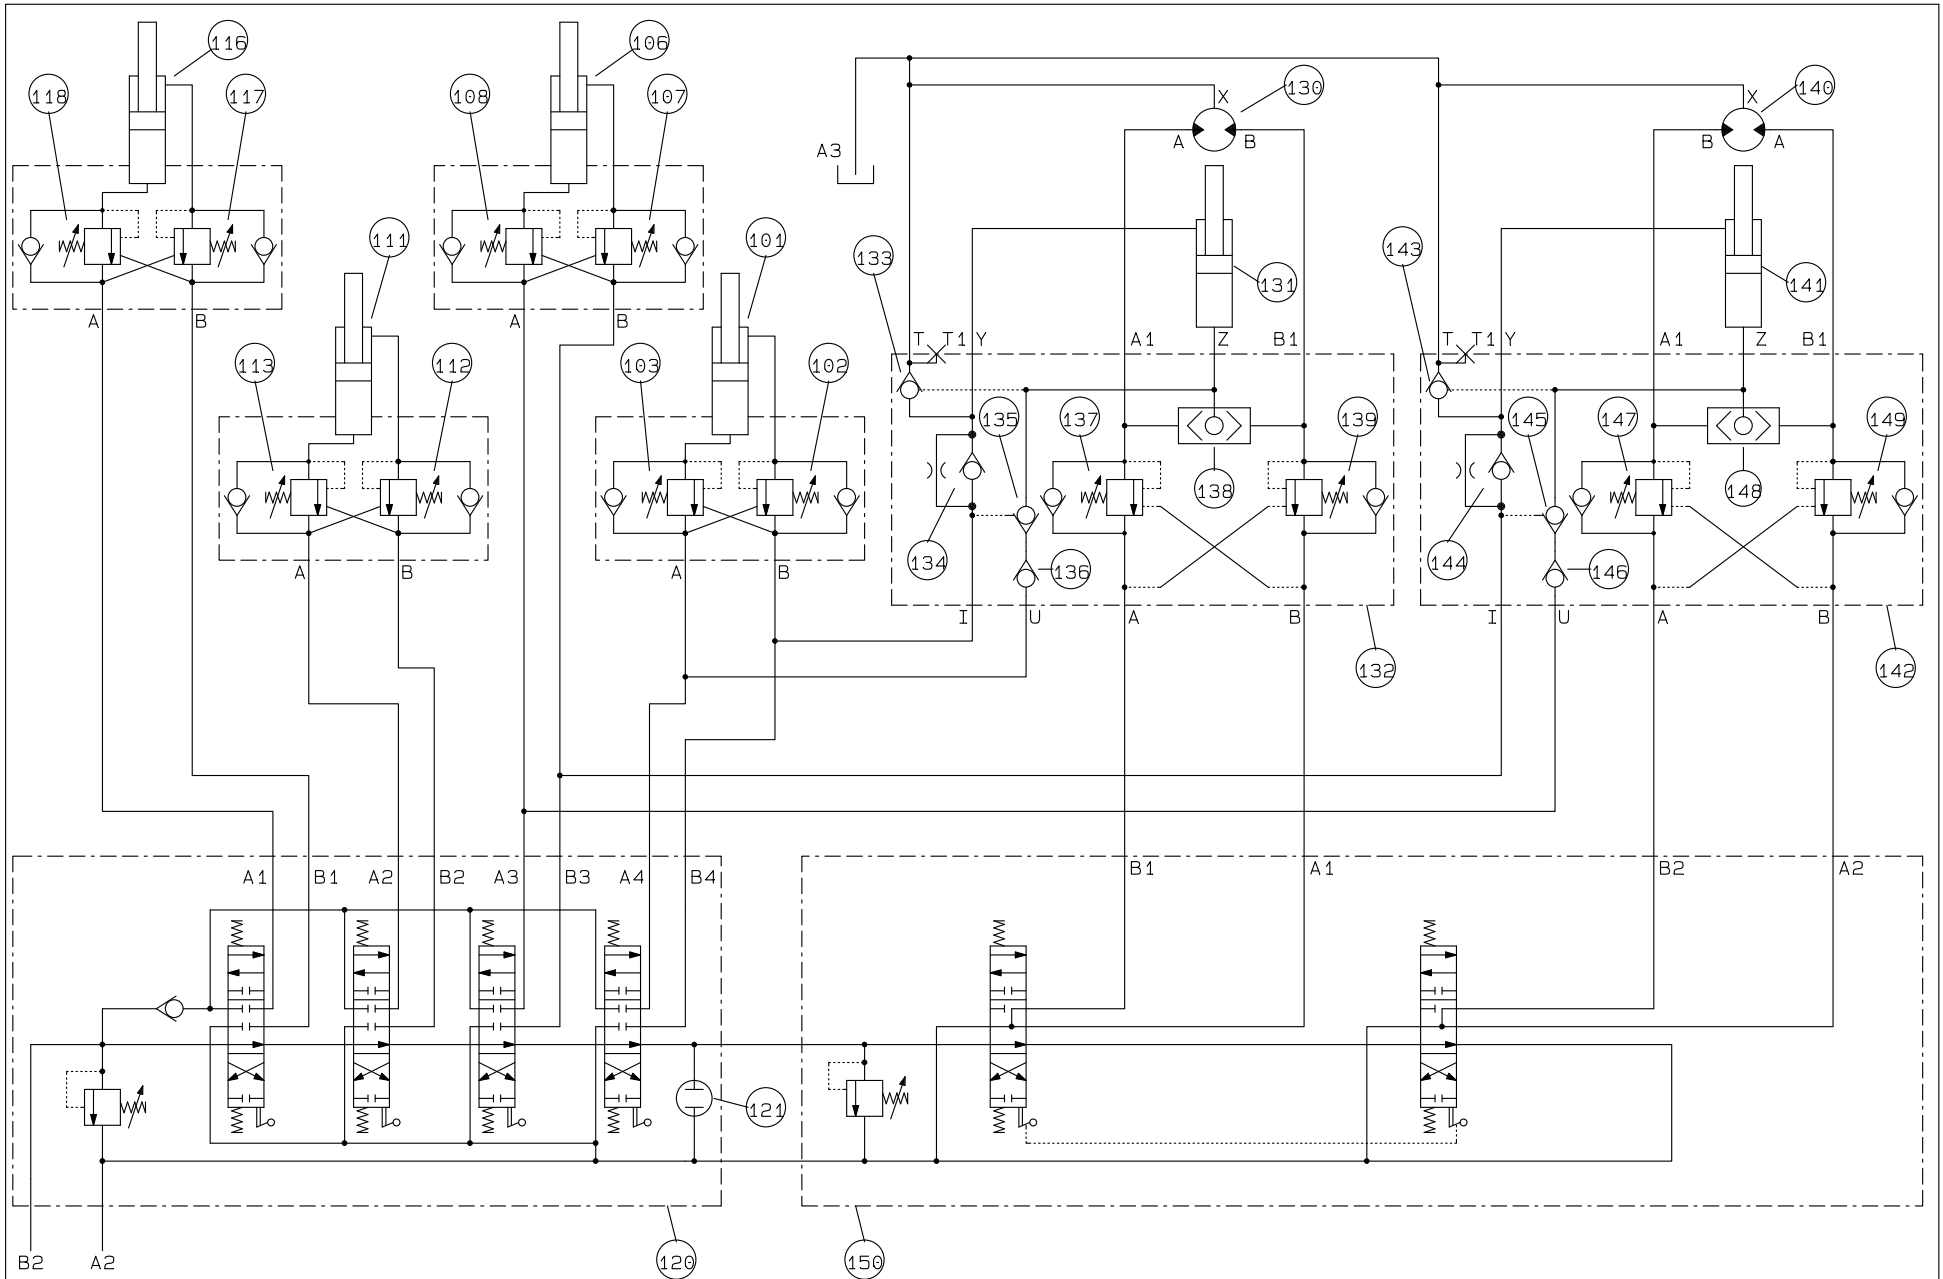

DENKA LIFT	Lift type : DK7MK22 NORSK	No : 10055	Hydraulics : Atos on/off ver.2	Dia. No. :
	Extra equipment: Selvkørende			Title : Hydraulik
Højvang 5 4300 Holbæk Phone 53 43 47 48	Drawn by : PAJ	Approved by : JS	Date : 19-02-97 Rev. :	Page : 1 of 3

<h1>DENKA LIFT</h1>	Lift type : DK7MK22 NORSK	No : 10055	Hydraulics : Atos on/off ver.2	Dia. No. :
	Extra equipment: Selvkørende			Title : Hydraulik
Højvang 5 4300 Holbæk Phone 53 43 47 48	Drawn by : PAJ	Approved by : JS	Date : 19-02-97 Rev. :	Page : 2 of 3

DENKA LIFT Højvang 5 4300 Holbæk Phone 53 43 47 48	Lift type : DK7MK22 NORSK	No : 10055	Hydraulics : Atos on/off ver.2	Dia. No. :
	Extra equipment: Selvkørende	Drawn by : PAJ	Approved by : JS	Title : Hydraulik Kurv
		Date : 19-02-97	Rev. :	Page : 3 of 3